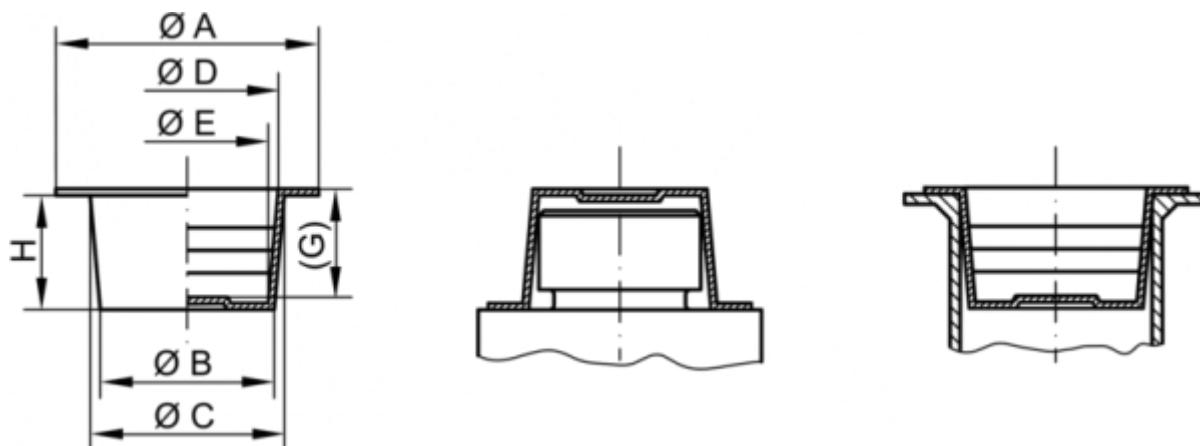

# Data Sheet

Article number: 59GPN620U8B

Description: KLEE Universal plugs GPN 620 U 8 B

## Measures

A = 29  
B = 11.3  
C = 13.2  
D = 11.6  
E = 9.8  
G = 10  
H = 11